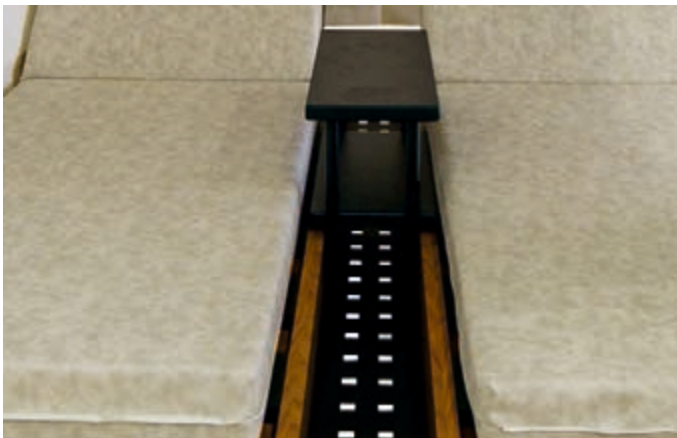

Maison

Διπλό κρεβάτι πολυτελείας, με σπαστή πλάτη 4 θέσεων. Το πανί αποτελεί πάντα μια σίγουρη και ασφαλή επιλογή σκίασης. Για την οροφή χρησιμοποιούμε πανί που έχει ανεπαίσθητη διάτρηση σε όλη την επιφάνειά του. Προσφέρει προστασία από την αντηλιά και ήπια σκίαση, επιτρέποντας παράλληλα στον αέρα να κυκλοφορεί ελεύθερα στον χώρο. Υπάρχει δυνατότητα εκτύπωσης λογότυπου.

Εύκολη συναρμολόγηση και αποσυναρμολόγηση για άνετη και γρήγορη αποθήκευση!

Luxury double bed, with split back 4 places. Canvas is always a safe and secure shading option. For the roof we use cloth that has subtle perforations on its entire surface. It offers sun protection and gentle shading, while allowing air to circulate freely in the space. Logo printing is available.

Easy assembly and disassembly for convenient and quick storage!

EXTRA	ΦΩΤΟΒΟΛΤΑΪΚΑ	USB	LED	SAFEBOX	ΤΡΑΠΕΖΙ	ΚΟΥΡΤΙΝΕΣ	ΧΡΩΜΑ ΞΥΛΟΥ	 Ηλιοπροστασία Sun protection
	PHOTOVOLTAIC	USB	LED	SAFEBOX	TABLE	CURTAINS	WOOD COLOUR	
	✗	✗	✗	✓	✓	✓	✓